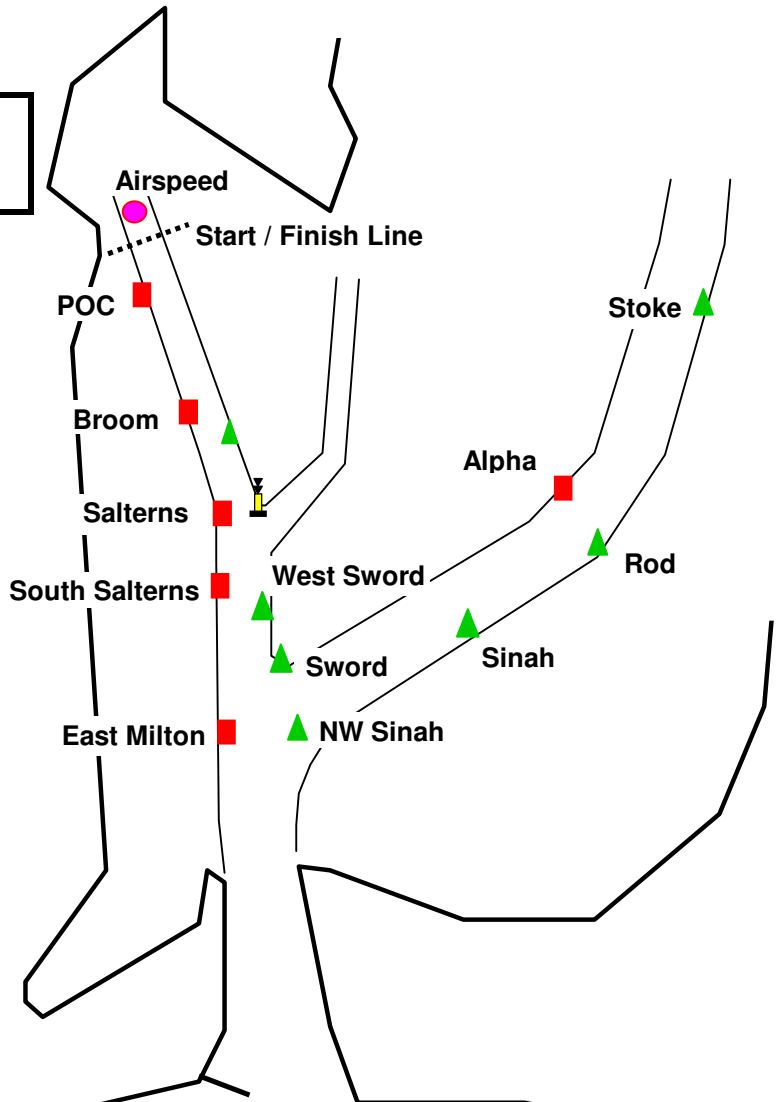

Out of Harbour Race Chart

May 2015

TIDE:

Course

Horse Sand Fort